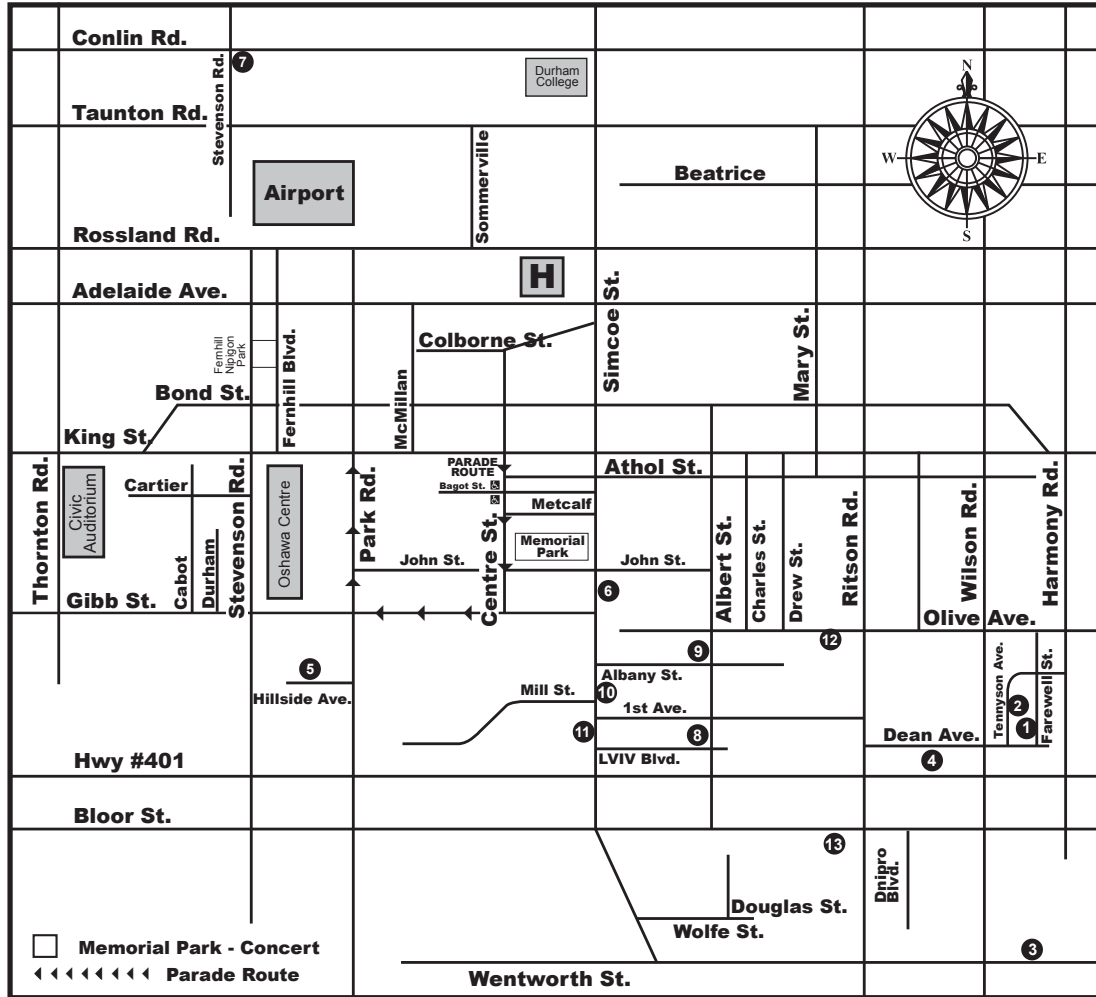

6 ITALIAN
245 SIMCOE ST S. (905) 725-8053
OPEN: MON-THURS 5:30-9:00PM,
FRI-SAT 5:30-10:00PM
LUNCH: MON-SAT 11:30AM-2:00PM
SHOW TIMES:
MON-THURS 6:30, 7:30, 8:30PM
FRI-SAT 6:30, 7:30, 8:30, 9:30PM ♿

7 KRAKOW POLISH
1551 STEVENSON RD N - (905) 728-4152
OPEN: MON-FRI 11:00AM-9:00PM
LUNCH: MON-FRI 11:00AM +
SHOW TIMES:
MON-FRI 6:00PM ONLY ♿

8 LVIV UKRAINIAN ♿
38 LVIV BLVD (905) 728-1321
OPEN: MON-FRI 4:00-9:00 PM
SAT 2:00-9:00 PM
LUNCH: MON-FRI 11:00 AM-2:00 PM
CLOSED FROM 2:00-4:00PM MON-FRI
SHOW TIMES:
MON-FRI 6:30, 8:00PM, SAT 7:00PM

9 NORTHERN PORTUGAL ♿
40 ALBANY ST - (905) 576-2474
OPEN THURS 5:30-11:00PM,
FRI-SAT 5:30PM-12:00AM
SHOW TIMES:
THURS-FRI 7:00,8:30PM
SAT 6:30,8:00,9:30PM ♿

10 ODESA UKRAINIAN ♿
LEGION BRANCH 43, 471 SIMCOE ST S
(905) 723 9211
OPEN: TUES - FRI 4:30-9:00PM
SHOW TIMES:
TUES-FRI, 6:00 PM,
7:30 PM, 8:15 PM ♿

11 OSHAWA PORTUGUESE ♿
520 SIMCOE ST S. - (905) 240 5225
OPEN: MON-THURS 5:30 PM-11:00 PM,
FRI-SAT 5:30 PM-1:00 AM
LUNCH: THURS-FRI 11:00 AM-2:00 PM
SHOW TIMES:
MON-THURS 6:30, 7:30, 8:30 PM
FRI-SAT 6:30, 8:00, 9:00PM

12 POZNAN POLISH ♿
219 OLIVE AVE - (905) 404-9222
OPEN: MON-FRI, 11:00 AM-10:00 PM
SAT, 11:00 AM-6:00 PM
LUNCH: MON-SAT 11:00+
SHOW TIMES:
MON 8:00PM, WED-FRI, 8:00PM

13 ROMANIAN
261 BLOOR ST E. (CHURCH HALL)
(905) 922-8006
OPEN: THURS-FRI 6:00-10:00PM
LUNCH: MON-FRI 11:00AM-2:00PM
SHOW TIMES:
THURS-FRI 7:00,8:30PM

OSHAWA FOLK ARTS COUNCIL
"The Fiesta People"
PROUDLY PRESENTS
Fiesta Week
JUNE 16th - JUNE 22nd 2019